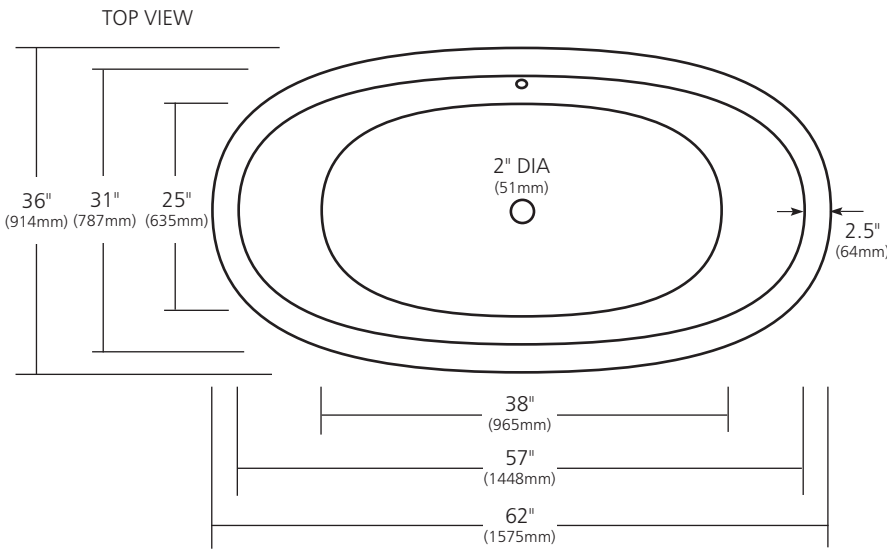

SPECIFICATIONS

62" AVALON

NativeStone® Collection

NST6236-A Ash
 NST6236-S Slate
 NST6236-P Pearl

PRODUCT DETAILS

- 62" x 36" x 21" OD (1575mm x 914mm x 533mm)
- 2" (51mm) drain opening
- Capacity: 65 gallons
- Weight: 550lbs
- Sealed with impermeable nano sealer
- Handcrafted from sustainable NativeStone®

INSTALLATION

- Freestanding bathtub

COORDINATING PRODUCTS

- Push to Seal Bath Waste & Overflow: DR290
- NativeStone Sealer®

STANDARDS COMPLIANCE

- UPC/cUPC compliant

IMPORTANT

Do NOT use tape or other adhesives on NativeStone® as it may remove the sealer.

Due to the handcrafted nature of this product, it will vary in finish, texture, hammering, and other details. Dimensions may vary up to .5" (13mm). We strongly recommend waiting for the actual product before making any installation cuts.