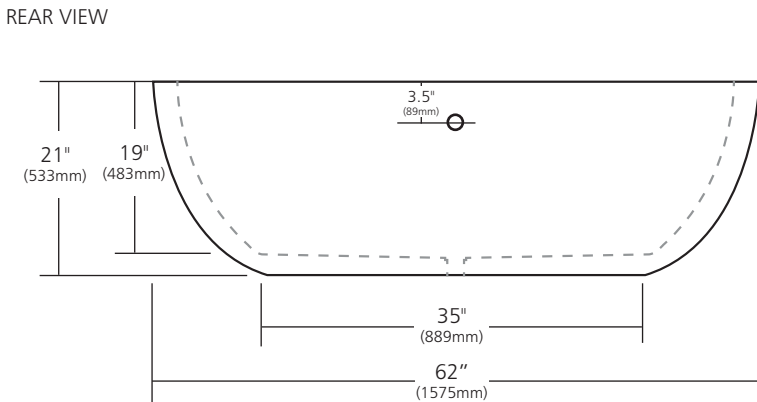

SPECIFICATIONS

62" AVALON

NativeStone® Collection

NST6236-A Ash
 NST6236-S Slate
 NST6236-P Pearl

PRODUCT DETAILS

- 62" x 36" x 21" OD (1575mm x 914mm x 533mm)
- 2" (51mm) drain opening
- Capacity: 65 gallons
- Weight: 550lbs
- Sealed with impermeable nano sealer
- Handcrafted from sustainable NativeStone®

INSTALLATION

- Freestanding bathtub

COORDINATING PRODUCTS

- Push to Seal Bath Waste & Overflow: DR290
- NativeStone Sealer®

STANDARDS COMPLIANCE

- UPC/cUPC compliant

IMPORTANT

Do NOT use tape or other adhesives on NativeStone® as it may remove the sealer.

Due to the handcrafted nature of this product, it will vary in finish, texture, hammering, and other details. Dimensions may vary up to .5" (13mm). We strongly recommend waiting for the actual product before making any installation cuts.